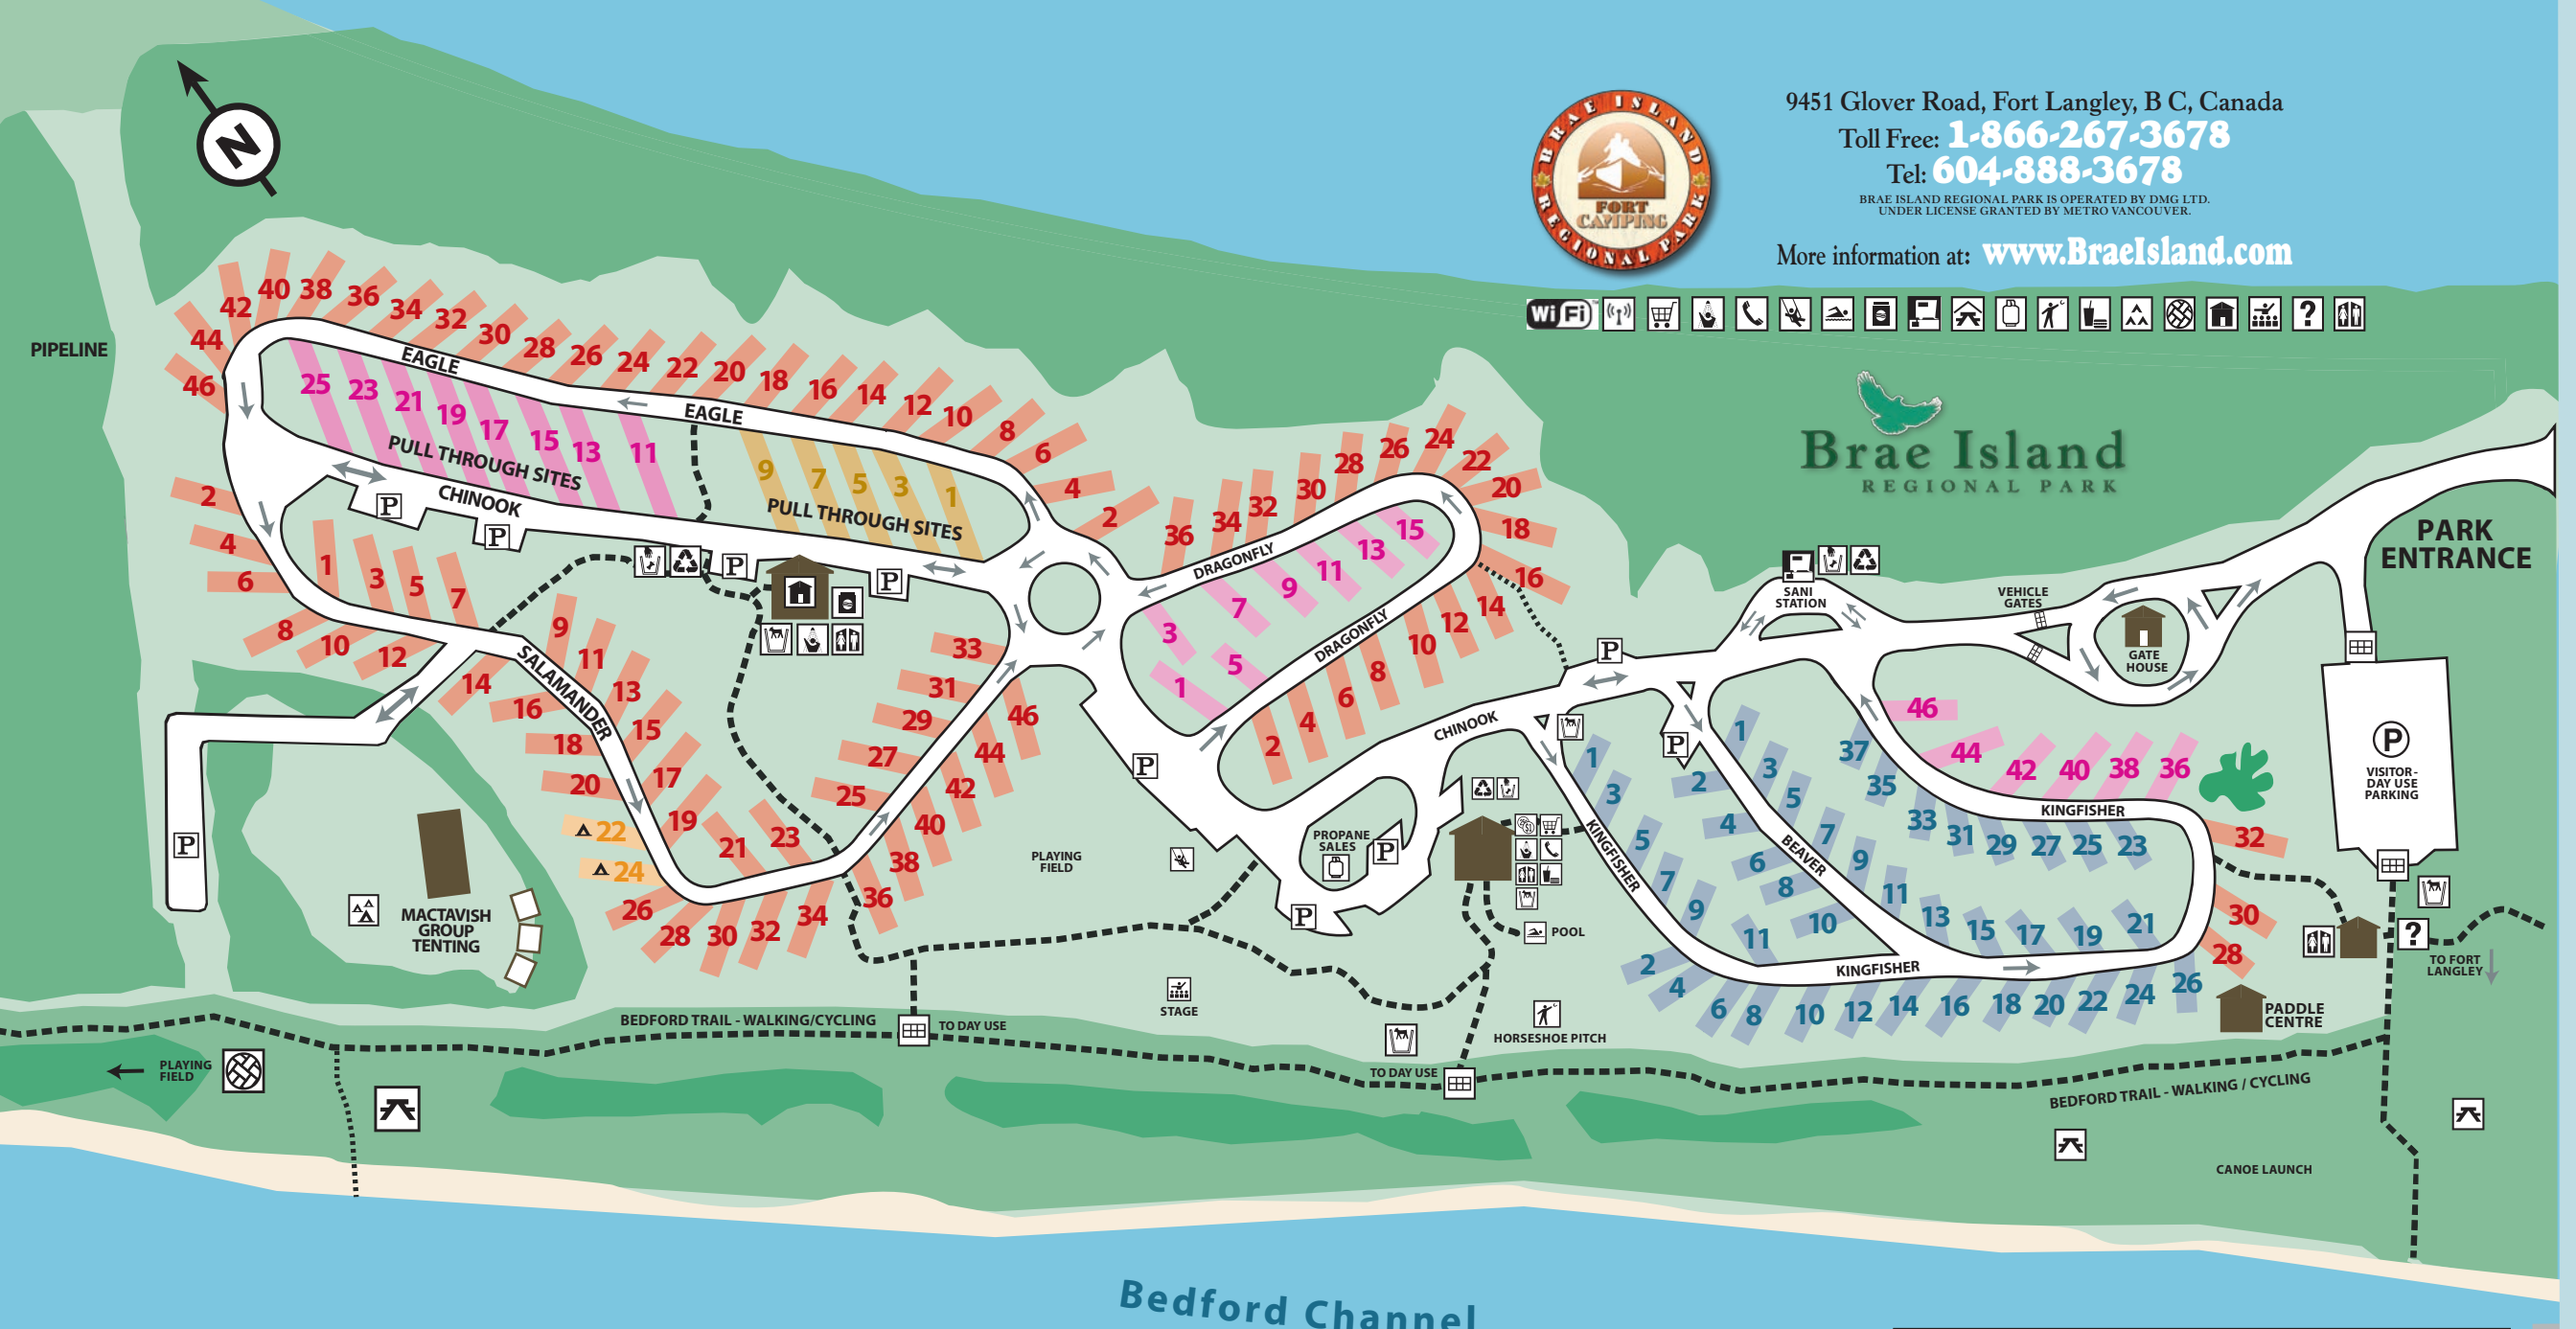

9451 Glover Road, Fort Langley, B C, Canada

Toll Free: **1-866-267-3678**

Tel: **604-888-3678**

BRAE ISLAND REGIONAL PARK IS OPERATED BY DMG LTD.
UNDER LICENSE GRANTED BY METRO VANCOUVER.

More information at: www.BraeIsland.com

Bedford Channel

CAMPSITE AMENITIES

- Small RV/Tent Sites - Power & Water Only
30 Amp Electricity & Water
- RV Sites - Full Hook Up
30 Amp Electricity, Water, Sewer, Cable & WiFi
- RV Sites - 30 Amp Full Hook Up
30 Amp Electricity, Water, Sewer, Cable & WiFi
- RV Sites - 50 Amp Full Hook Up
50 Amp Electricity, Water, Sewer, Cable & WiFi
- Family Tent Cabins
No Electricity or Water

LEGEND

- | | | | |
|--|-------------------------------|--------------------|-------------------|
| Convenience Store
Ice Cream Parlour | Laundromat | Group Tent Camping | Activity Hall |
| Showers | Sani Station | Washroom | Trash / Recycling |
| Pay Phone | Parking | Day Use Parking | Picnic Table |
| Playground | Propane (Bottles & Belykanks) | Playing Field | Gate |
| Swimming Pool | Horseshoe Pits | Information Kiosk | Change Machine |
| Family Tent Cabins | Campfire Café | Stage | Pet Waste Bin |